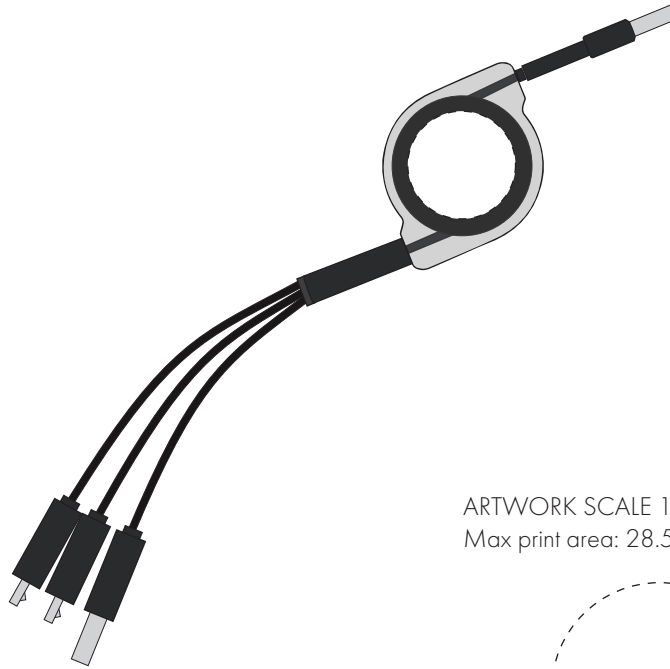

Your Ref:	Quantity:	Product Code: ZP1067
Our Ref:	Version: 1	Product Colour: BLACK

PRINTING CONCERNS:

We stock this item in the following colours

**PANTONE REFERENCE(S)**
 Full Colour Label

ARTWORK SCALE 50%

ARTWORK SCALE 100%

Max print area: 28.5mm Diameter

Product Image for visualisation
- colours may vary

The dashed line is to demonstrate print area and will not appear on your printed item

PLEASE NOTE:

- All colours including print and product are for visual purposes only and should not be regarded as the actual colour of the product and print.
- Some products may vary from batch to batch and may differ from previous orders.
- The colour and texture of a product can also have an effect on the final print colour.
- By approving this order we accept that you understand these terms.